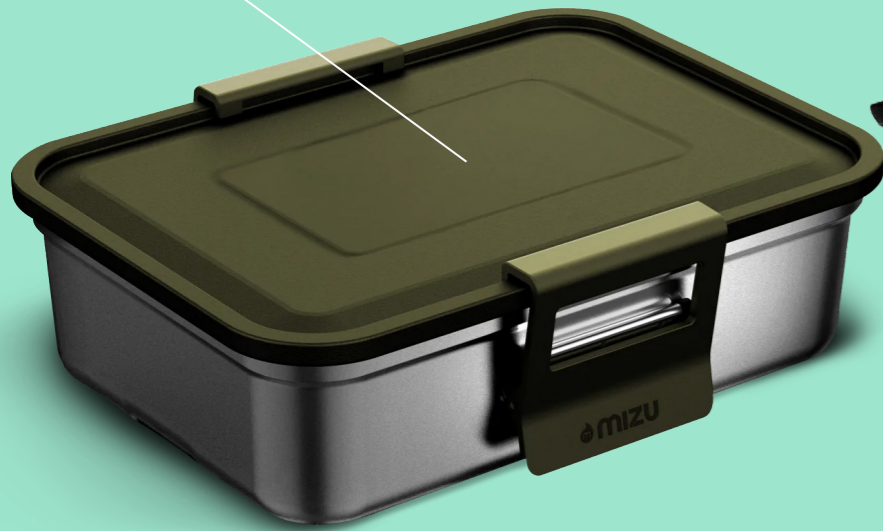

KICK AND RUSH

Your logo here

Stainless steel lunch box

Stainless steel set in a zip-zop neoprene pouch.

Portable cutlery set

Stainless steel set in a zip-zop neoprene pouch.

Thermo pot

Your logo here