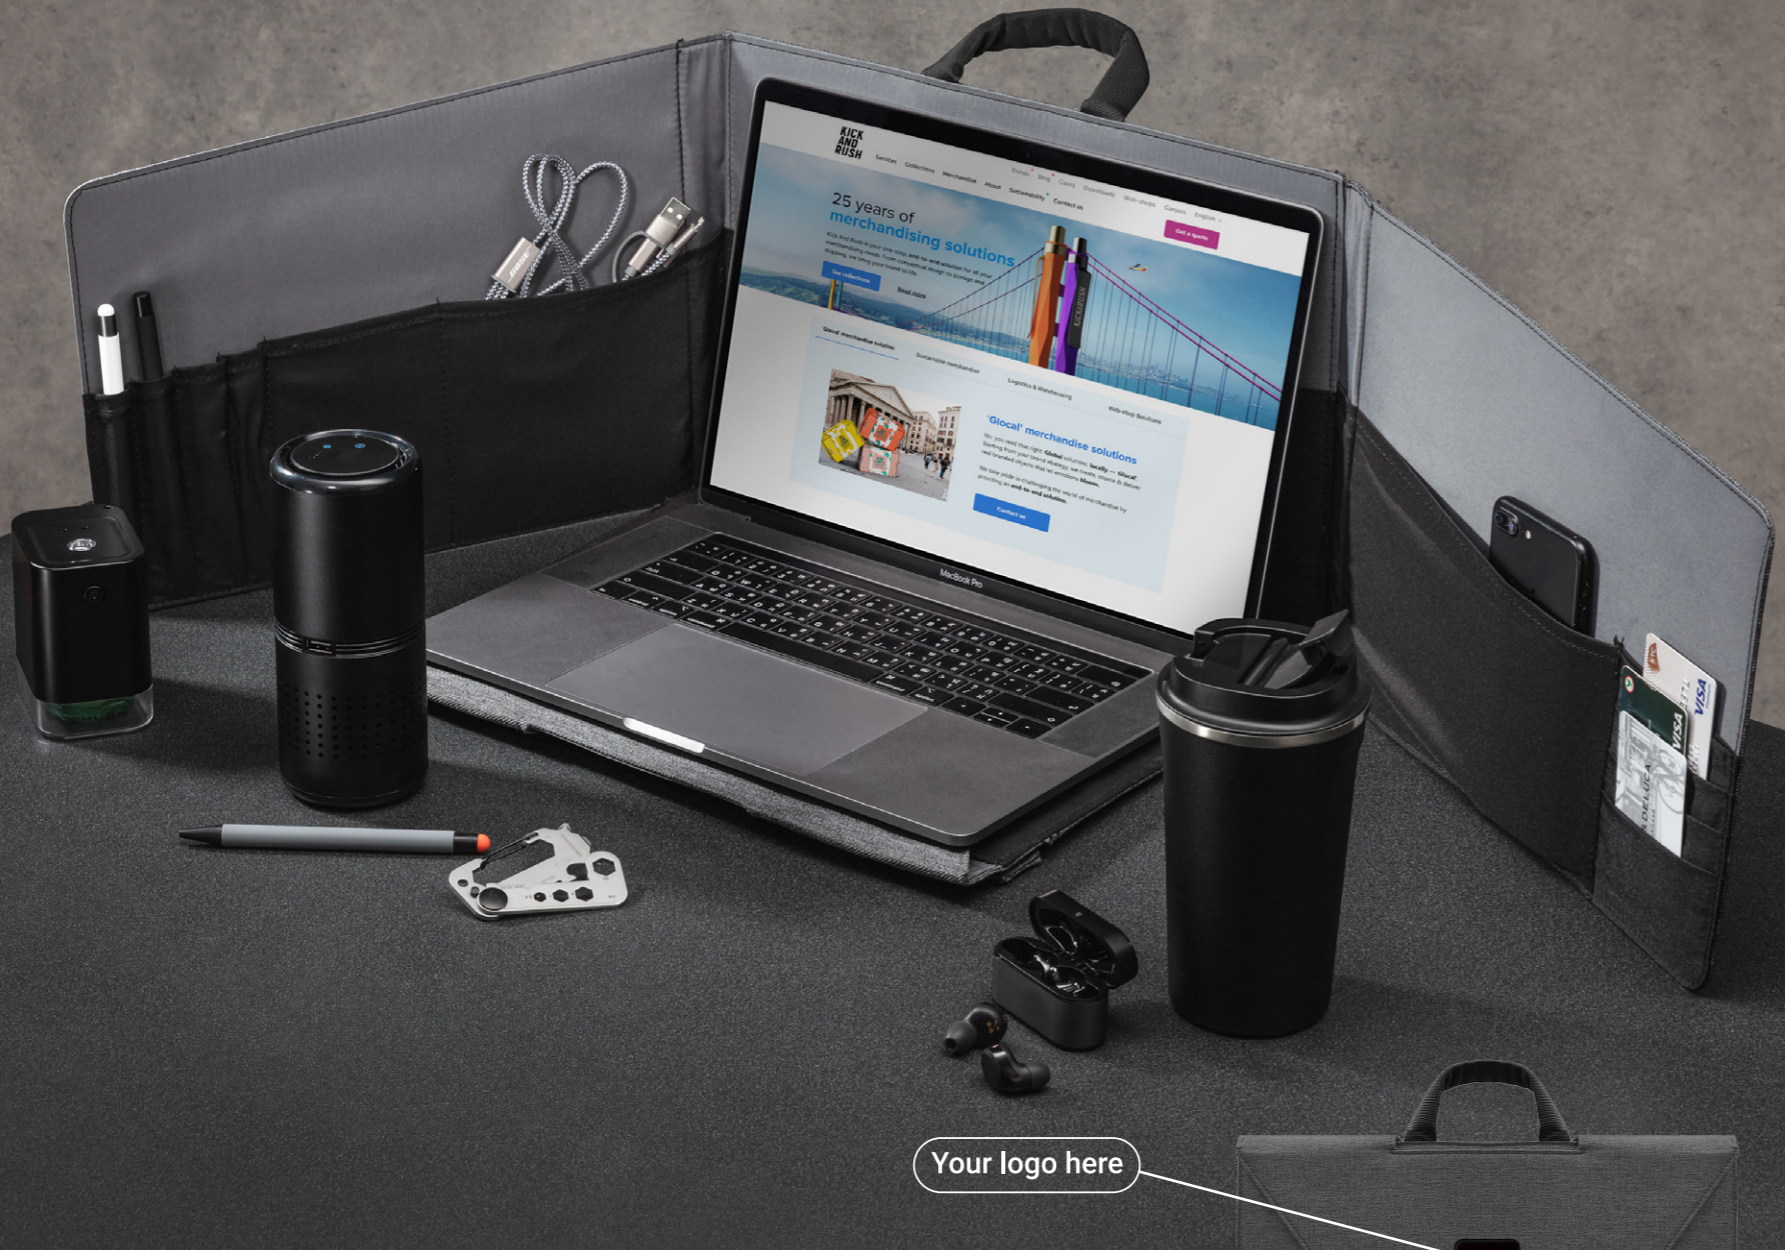

No matter where you are, you can bring your portable office with you.

SPECTER WORKSPACE

It's like having a portable office. With lots of pockets, the Specter can hold all your working essentials. Plus, the side flaps double as walls for extra privacy.