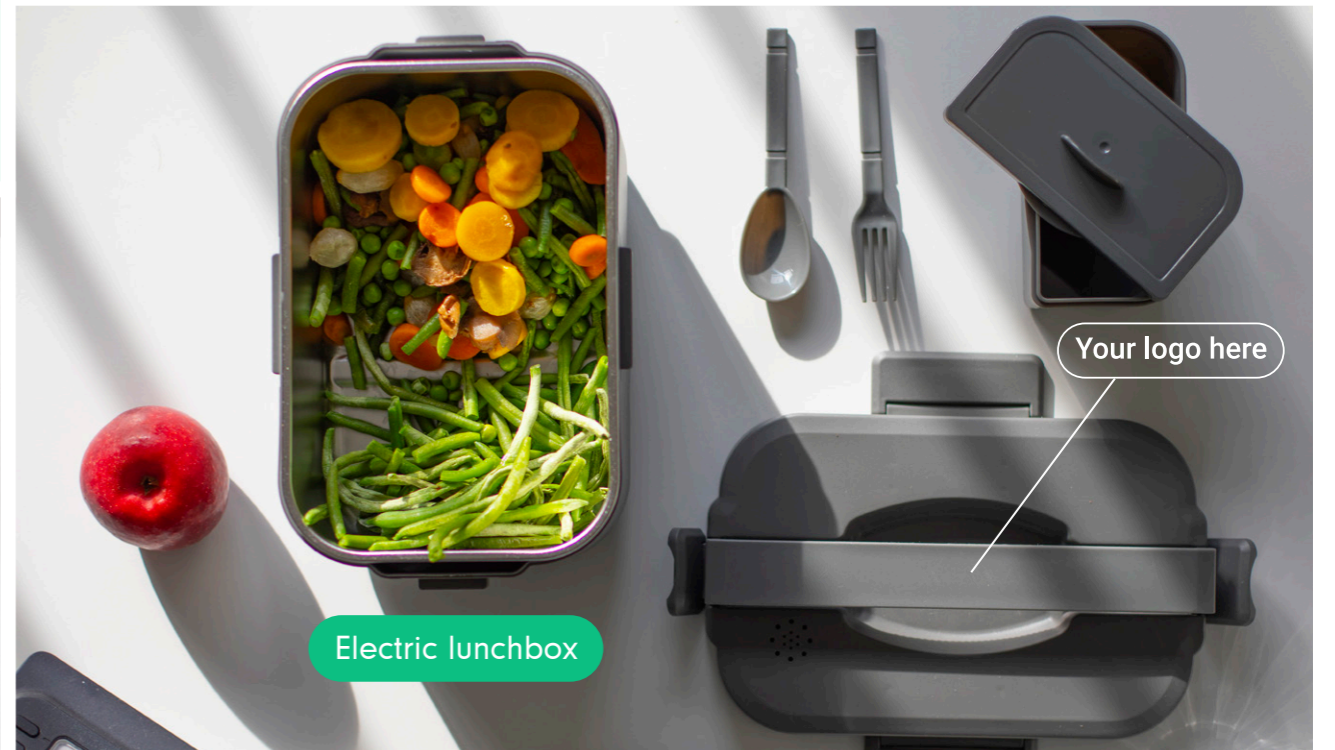

black+blum  
LONDON

LUNCH AT THE OFFICE

Carafe with carbon filter

Steel bottle

Glass water bottle

black+blum  
LONDON

Electric lunchbox

Your logo here