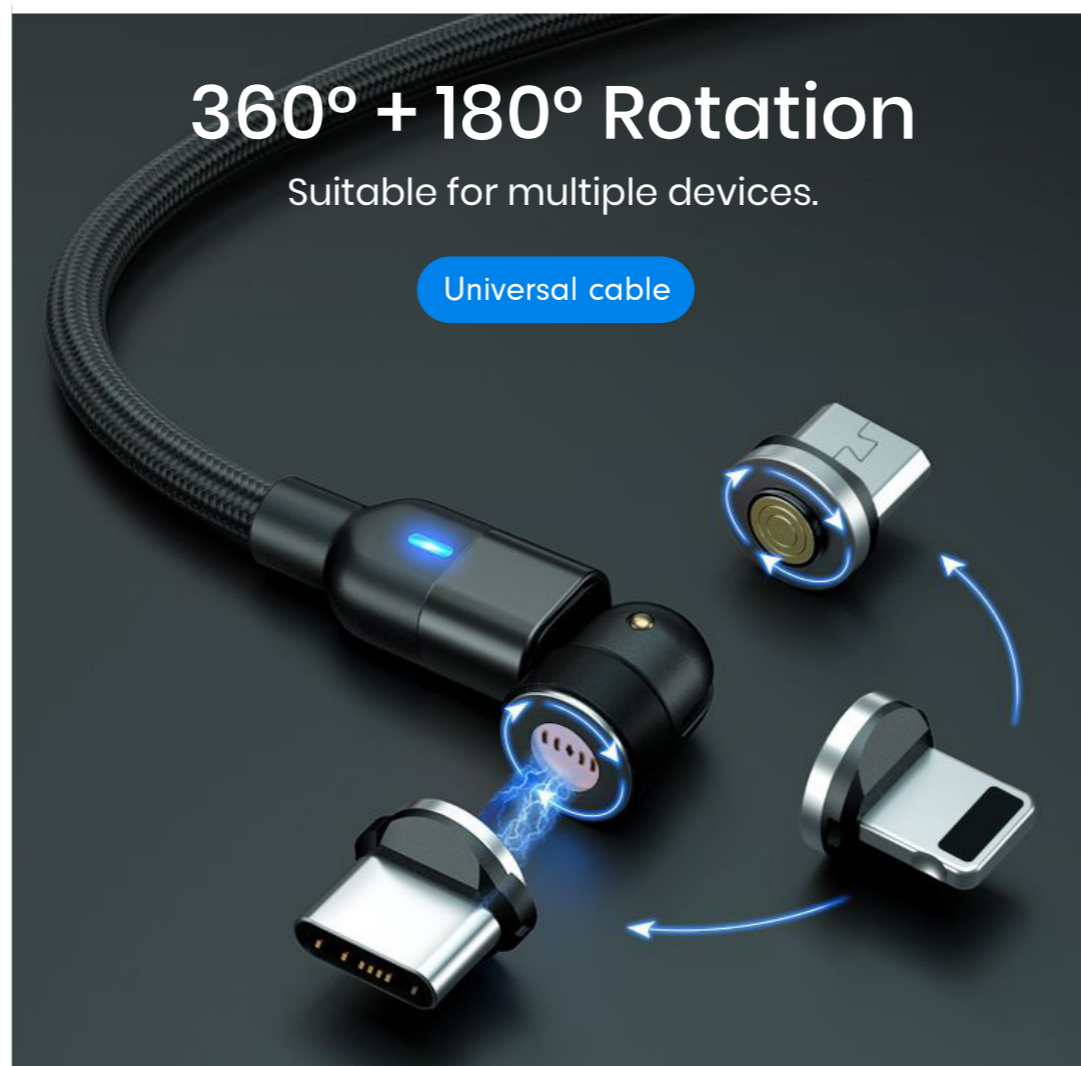

Twins 1 Tip TWS Earbuds

360° + 180° Rotation

Suitable for multiple devices.

Universal cable