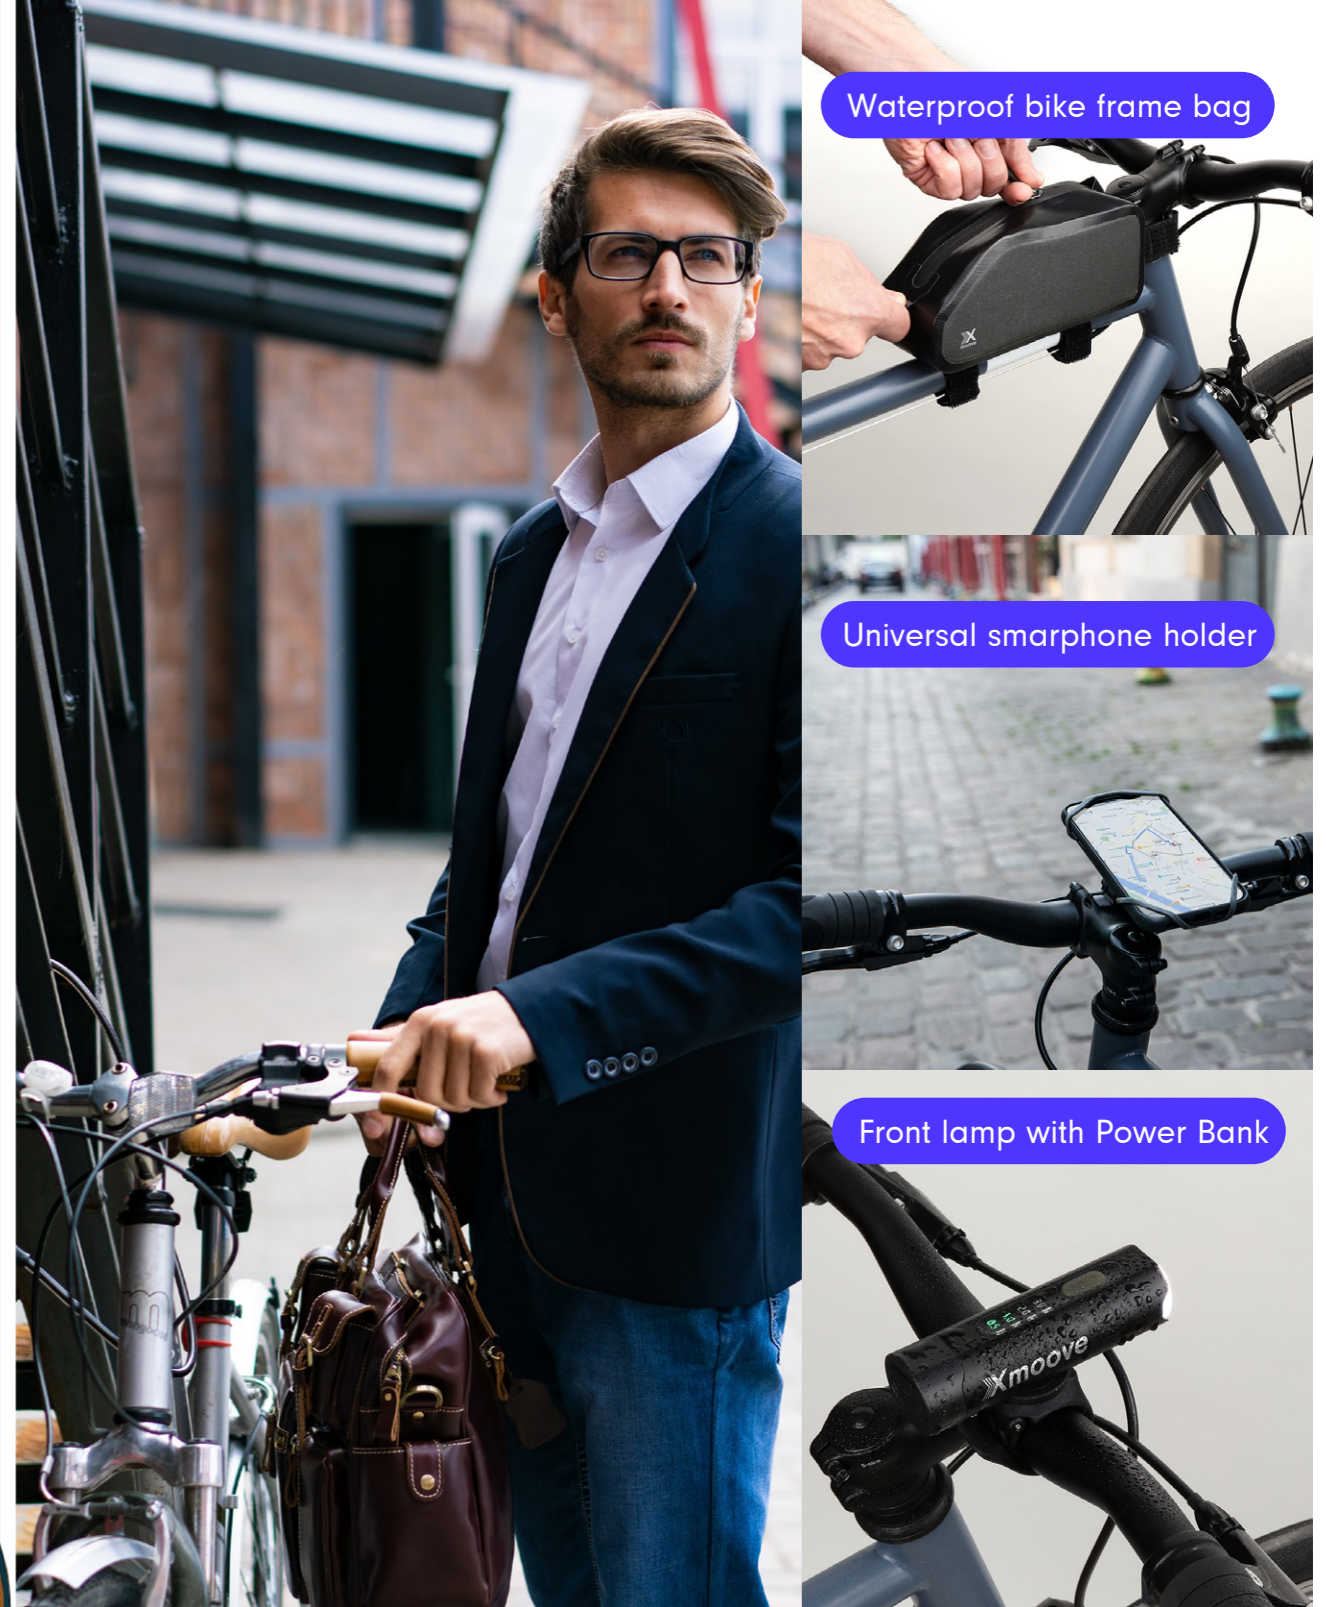

10" electric scooter

Body reflector

Portable compressor

Packable backpack

Nice and compact design.

**LEXON**<sup>®</sup>

Packable duffel bag

Nice and compact design.

Mini umbrella Hugo Boss

**BOSS**  
HUGO BOSS

Waterproof bike frame bag

Universal smartphone holder

Front lamp with Power Bank

**DID YOU KNOW?**

Studies have shown that people who commute actively tend to have lower stress levels, improved mental well-being, and better cardiovascular health. It's a win-win for both you and the planet!